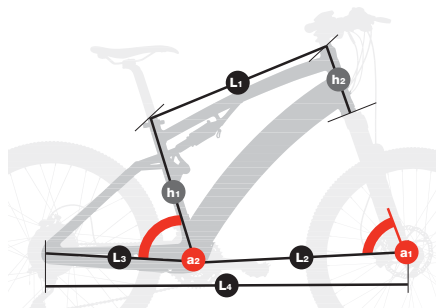

Dimensions in mm.

Size	h₁	h₂	L₁	L₂	L₃	L₄	a₁	a₂	Total
MD	450	150	612	726	445	1.126	70°	75°	1.824
LA	500	150	631	736	445	1.136	70°	75°	1.834

colors

code

WHITE-B55

Accessories

Chainstay protector