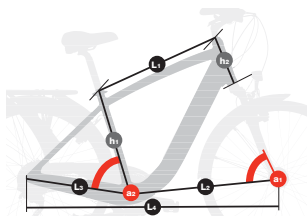

Dimensions in mm.									
Size	h₁	h₂	L₁	L₂	L₃	L₄	a₁	a₂	Total
MD	500	195	591,9	655	445	1.091,5	70°	73°	1.791,5
LA	550	195	619,1	682	445	1.118,6	70°	73°	1.818,6

colors	code
	WHITE-005

Accessories	Chain guard, fenders, carrier, kickstand, chainstay protector and bell
Lighting	Headlight: Spanninga Roxeo, Rear light: Spanninga Brasa, Rear reflector: Rear Light Integrated