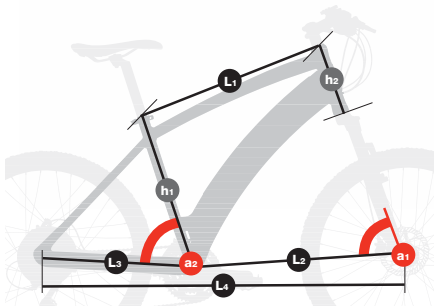

Dimensions in mm.

Size	h₁	h₂	L₁	L₂	L₃	L₄	a₁	a₂	Total
MD	500	150	617	700	430	1.120	70°	73°	1.820

colors

code

BLACK-N80

Accessories

Chainstay protector