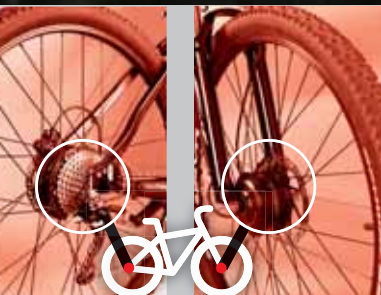

EXTERNAL PORT

Its external port allows you to charge at any outlet without removing the battery.

SNOW SYSTEM* (total traction)

Thanks to the installation of two motors, both rear and front, and a software that regulates and optimizes its use achieves a total traction control. Essential for preventing the tires from slipping in adverse weather conditions (rain, snow, ice, mud). It also has an economy setting in which two motors operate in coordination and work only in the high-efficiency areas. This gives it greater freedom.

INTERIOR CHARGE INDICATOR

Inside the battery, there are 5 LED lights that indicate the level of charge of the EVO battery.

The narrow and stylized design of the diagonal tube with a 17% smaller cross section, gives the bike the aesthetic of a conventional bike.