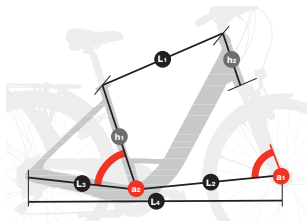

Dimensions in mm.									
Size	h₁	h₂	L₁	L₂	L₃	L₄	a₁	a₂	Total
MD	480	195	591,9	655	445	1.091,4	70°	73°	1.791,4
LA	540	195	616,8	682	445	1.118,6	70°	73°	1.818,6

colors	code
	WHITE-005

Accessories	Chain guard, fenders, carrier, kickstand, chainstay protector and bell
Lighting	Headlight: Spanninga Roxeo, Rear light: Spanninga Brasa, Rear reflector: Rear Light Integrated