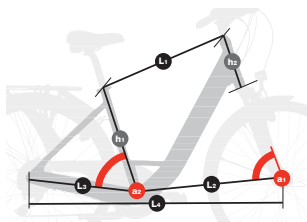

Dimensions in mm.

Size	h1	h2	L1	L2	L3	L4	a1	a2	Total
MD	410	195	583	650	445	1.091	70°	73°	1.741

colors	code
	BLACK-611

1. Accessories Chain guard, fenders, carrier, kickstand, chainstay protector and bell
2. Lighting Headlight: Spanninga Galeo, Rear light: Spanninga HCR, Rear reflector: Rear Light Integrated