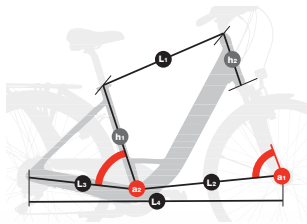

Dimensions in mm.

Size	h1	h2	L1	L2	L3	L4	a1	a2	Total
MD	410	195	583	650	445	1.091	70°	73°	1.741

colors	code
	WHITE-005

1. Accessories Chain guard, fenders, carrier, kickstand, chainstay protector and bell
2. Lighting Headlight: Spanninga Roxeo, Rear light: Spanninga Brasa, Rear reflector: Rear Light Integrated