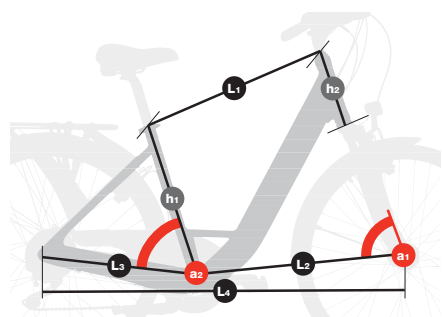

Dimensions in mm.

Size	h₁	h₂	L₁	L₂	L₃	L₄	a₁	a₂	Total
MD	480	195	591,9	655	445	1.091,4	70°	73°	1.791,4
LA	540	195	616,8	682	445	1.118,6	70°	73°	1.818,6

colors

code

WHITE-005

Accessories

Chain guard, fenders, carrier, kickstand, chainstay protector and bell

Lighting

Headlight: Spanninga Roxeo,
Rear light: Spanninga Brasa,
Rear reflector: Rear Light Integrated