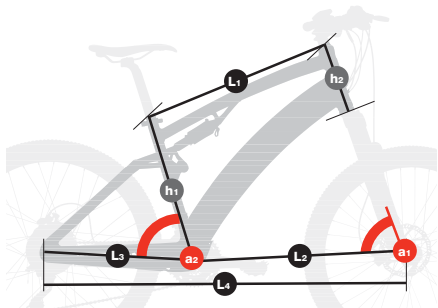

Dimensions in mm.

Size	h₁	h₂	L₁	L₂	L₃	L₄	a₁	a₂	Total
MD	460	175	578	674	455	1.126	70°	73°	1.862

colors

code

RED-R25

Accessories

Chainstay protector