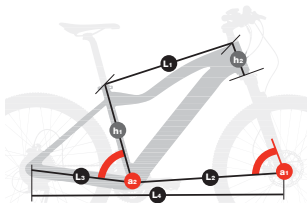

Dimensions in mm.									
Size	h1	h2	L1	L2	L3	L4	a1	a2	Total
MD	500	160	614	700	445	1.137	70°	73°	1.848
LA	550	160	624	710	445	1.147	70°	73°	1.858

colors	code
	BLACK MATT-N79

Accessories Kickstand and chainstay protector