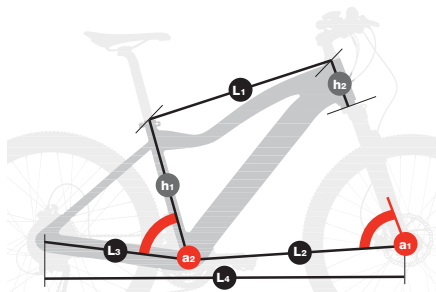

Dimensions in mm.

Size	h₁	h₂	L₁	L₂	L₃	L₄	a₁	a₂	Total
MD	450	150	625	727	445	1.165	70°	73°	1.901
LA	500	150	635	737	445	1.175	70°	73°	1.911

colors	code
	BLACK MATT-N81

Accessories Chainstay protector