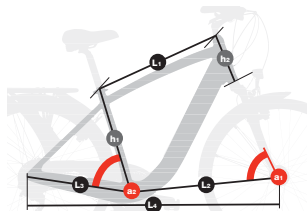

Dimensions in mm.

Size	h1	h2	L1	L2	L3	L4	a1	a2	Total
MD	500	195	591,9	655	445	1.091,5	70°	73°	1.791,5
LA	550	195	619,1	682	445	1.118,6	70°	73°	1.818,6

colors	code
	BLACK-611

Accessories Chain guard, fenders, carrier, kickstand, chainstay protector and bell

Lighting Headlight: Spanninga Roxeo, Rear light: Spanninga Brasa, Rear reflector: Rear Light Integrated