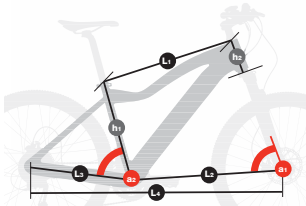

Evo 27.5" LITE EV605

Frame	Evo Alloy 27.5"
Rear Shock	-
Fork	Suntour XCT MLO
Stem	Emotion Lite
Headset	Integrated
Shift levers	Shimano Acera
Rear Derailleur	Shimano Alivio 8SP
Front Derailleur	Shimano M190 3SP
Crank Set	Shimano Alivio
B.B Set	Integrated
Cassette	Shimano HG41 8SP (11-32T)
Chain	Shimano HG40
Brake levers	Tektro E-Comp 180 mm/160 mm
Rims	Alloy Double Wall
Tires	Schwalbe Rapid Rob 27,5*2,25
Hubs	Shimano
Spokes	Stainless Steel
Saddle	Emotion Lite Plus
Seat Clamp	Quick Release
Seatpost	Alloy 31,6
Handlebar	Emotion Cross Alloy
Grips	Emotion Cross Plus
Pedals	Alloy Antislip
Weight	22,5 kg

TECHNOLOGY

System	Neo RDS 9Ah
Battery	Samsung 324Wh (36V/ 9Ah)
Motor	"Brushless" 350W
Distance	Up to 70 km
Display	LCD Emotion Remov.
Display bag	✓
Upgrade kits	Motor with QR Apps Lite & Premium Light Kit

Dimensions in mm.

Size	h₁	h₂	L₁	L₂	L₃	L₄	a₁	a₂	Total
MD	450	150	621	712	430	1.138	70°	73°	1.836
LA	510	150	631	722	430	1.148	70°	73°	1.846

colors code WHITE-B57

Accessories Chainstay protector