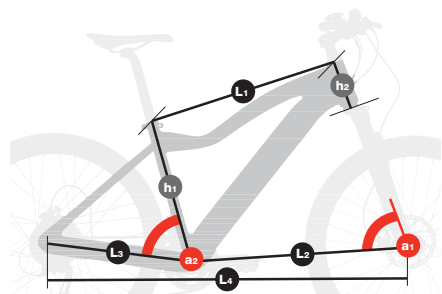

Evo Snow*

EV775

29"

Frame	Evo Alloy 29"
Rear Shock	–
Fork	Suntour XCR-MLO
Stem	Emotion Lite
Headset	Integrated
Shift levers	Shimano Deore
Rear Derailleur	Shimano XT 10SP
Front Derailleur	Shimano Deore 3SP
Crank Set	Shimano Deore
B.B Set	Integrated
Cassette	Shimano HG50 10SP (11-36T)

Chain	Shimano HG54
Brake levers	Tektro E-Comp 180 mm/160 mm
Rims	Alloy Double Wall
Tires	Schwalbe Rapid Rob 29*2,25
Hubs	Shimano
Spokes	Stainless Steel
Saddle	Emotion Cross
Seat Clamp	Quick Release
Seatpost	Alloy 31,6 mm
Handlebar	Emotion Cross Alloy
Grips	Ergonomic
Pedals	Alloy Antislip
Weight	25,4 kg

TECHNOLOGY

System	Neo RDS 12Ah
Battery	Samsung 432Wh (36V 12Ah)
Motor	"Brushless" 600W (250W front + 350W rear)
Distance	Up to 90 km
Display	LCD Emotion Remov.
Display bag	✓
Upgrade kits	Motor with QR (included) App Lite & Premium Light Kit

Dimensions in mm.

Size	h₁	h₂	L₁	L₂	L₃	L₄	a₁	a₂	Total
MD	450	150	625	727	445	1.165	70°	73°	1.901

colors	code
	BLACK MATT-N82

Accessories Chainstay protector

*Double motor, exclusively for use off of public roads.