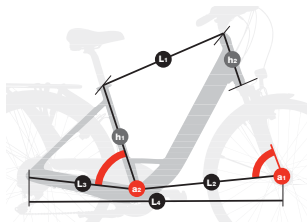

Dimensions in mm.

Size	h1	h2	L1	L2	L3	L4	a1	a2	Total
MD	480	195	591,9	655	445	1.091,4	70°	73°	1.791,4
LA	540	195	616,8	682	445	1.118,6	70°	73°	1.818,6

colors	code
	BLACK-611

Accessories Chain guard, fenders, carrier, kickstand, chainstay protector and bell

Lighting Headlight: Spanninga Roxeo, Rear light: Spanninga Brasa, Rear reflector: Rear Light Integrated