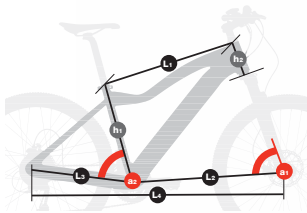

Dimensions in mm.									
Size	h1	h2	L1	L2	L3	L4	a1	a2	Total
MD	440	165	624	700	445	1.137	70°	73°	1.848
LA	480	165	634	710	445	1.147	70°	73°	1.858

colors	code
	WHITE-B56

Accessories Kickstand and chainstay protector